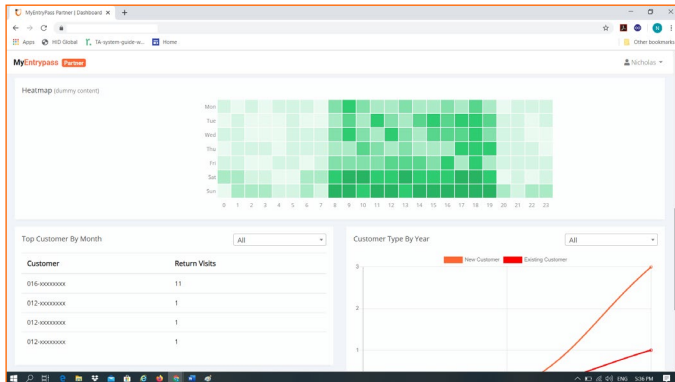

Dashboard Screen

Dashboard

1030 Customers today

824 Avg. customers per day

0 Customers above body temperature

0 New Customer Today

My Companies

Location	Customer	Type	Temperature	Time
Entrypass Puchong	016-xxxxxxx	Check in	36.4 °C	11 minutes ago
Entrypass Cyberjaya	016-xxxxxxx	Check in	36.3 °C	3 hours ago
Entrypass Puchong	016-xxxxxxx	Check in	36.6 °C	a day ago
Entrypass Cyberjaya	016-xxxxxxx	Check in	36.3 °C	a day ago
Entrypass Puchong	016-xxxxxxx	Check in	36.2 °C	a day ago
Bricomp Puchong	016-xxxxxxx	Check in	36.7 °C	2 days ago

Dashboard | Entrypass | Entrypass Puchong

Title: Entrypass
Description: Max Capacity: 20

Status: Active
Created by: Created at: June 1, 2020, 10:03 a.m.

Events

No	Type	Name	Contact no.	Temperature	Time
1.	Check in	xxxxxxxxx Lai	016-xxxxxxx	36.4 °C	Jun 05, 2020, 09:24 AM
2.	Check in	xxxxxxxxx Lai	016-xxxxxxx	36.6 °C	Jun 04, 2020, 02:43 AM
3.	Check in	xxxxxxxxx Lai	016-xxxxxxx	36.2 °C	Jun 04, 2020, 02:42 AM
4.	Check in	xxxxxxxxx Lai	016-xxxxxxx	36.3 °C	Jun 03, 2020, 07:08 AM
5.	Check in	xxxxxx	012-xxxxxxx	36.7 °C	Jun 02, 2020, 02:57 AM

My Profile

Name: ---
Email: ---
Contact: ---
Last Login: June 5, 2020, 4:17 p.m.

My Companies

No	Title	Description	Created by	Time	Status	Actions
1.	---	---	---	Jun 01, 2020, 07:01 AM	Active	• •
2.	---	---	---	Jun 01, 2020, 02:03 AM	Active	• •

Dashboard | Entrypass

Title: Entrypass
Description: ---

Status: Active
Created by: ---
Created at: June 1, 2020, 10:03 a.m.

Locations

No	Title	Description	Created by	Time	Status	Actions
1.	Cyberjaya	---	---	Jun 01, 2020, 04:20 AM	Active	• •
2.	Puchong	---	---	Jun 01, 2020, 02:03 AM	Active	• •

Picture shown is for illustration purposes only. Actual products may vary due to product enhancement.