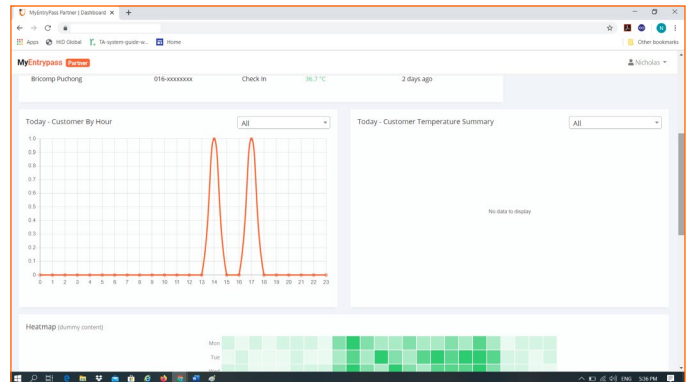

Dashboard Screen

Dashboard

1030 Customers today

824 Avg. customers per day

0 Customers above body temperature

0 New Customer Today

My Companies

Location	Customer	Type	Temperature	Time
Entrypass Puchong	016-xxxxxxx	Check in	36.4 °C	11 minutes ago
Entrypass Cyberjaya	016-xxxxxxx	Check in	36.3 °C	3 hours ago
Entrypass Puchong	016-xxxxxxx	Check in	36.6 °C	a day ago
Entrypass Cyberjaya	016-xxxxxxx	Check in	36.3 °C	a day ago
Entrypass Puchong	016-xxxxxxx	Check in	36.2 °C	a day ago
Bricomp Puchong	016-xxxxxxx	Check in	36.7 °C	2 days ago

Dashboard | Entrypass | Entrypass Puchong

Title: Entrypass
Description: Max Capacity: 20

Status: Active
Created by: Created at: June 1, 2020, 10:03 a.m.

Events

No	Type	Name	Contact no.	Temperature	Time
1.	Check in	xxxxxxxxx Lai	016-xxxxxxx	36.4 °C	Jun 05, 2020, 09:24 AM
2.	Check in	xxxxxxxxx Lai	016-xxxxxxx	36.6 °C	Jun 04, 2020, 02:43 AM
3.	Check in	xxxxxxxxx Lai	016-xxxxxxx	36.2 °C	Jun 04, 2020, 02:42 AM
4.	Check in	xxxxxxxxx Lai	016-xxxxxxx	36.3 °C	Jun 03, 2020, 07:08 AM
5.	Check in	xxxxxx	012-xxxxxxx	36.7 °C	Jun 02, 2020, 02:57 AM

My Profile

Name: ---
Email: ---
Contact: ---
Last Login: June 5, 2020, 4:17 p.m.

My Companies

No	Title	Description	Created by	Time	Status	Actions
1.	---	---	---	Jun 01, 2020, 07:01 AM	Active	• •
2.	---	---	---	Jun 01, 2020, 02:03 AM	Active	• •

Dashboard | Entrypass

Title: Entrypass
Description: ---

Status: Active
Created by: ---
Created at: June 1, 2020, 10:03 a.m.

Locations

No	Title	Description	Created by	Time	Status	Actions
1.	Cyberjaya	---	---	Jun 01, 2020, 04:20 AM	Active	• •
2.	Puchong	---	---	Jun 01, 2020, 02:03 AM	Active	• •

Picture shown is for illustration purposes only. Actual products may vary due to product enhancement.