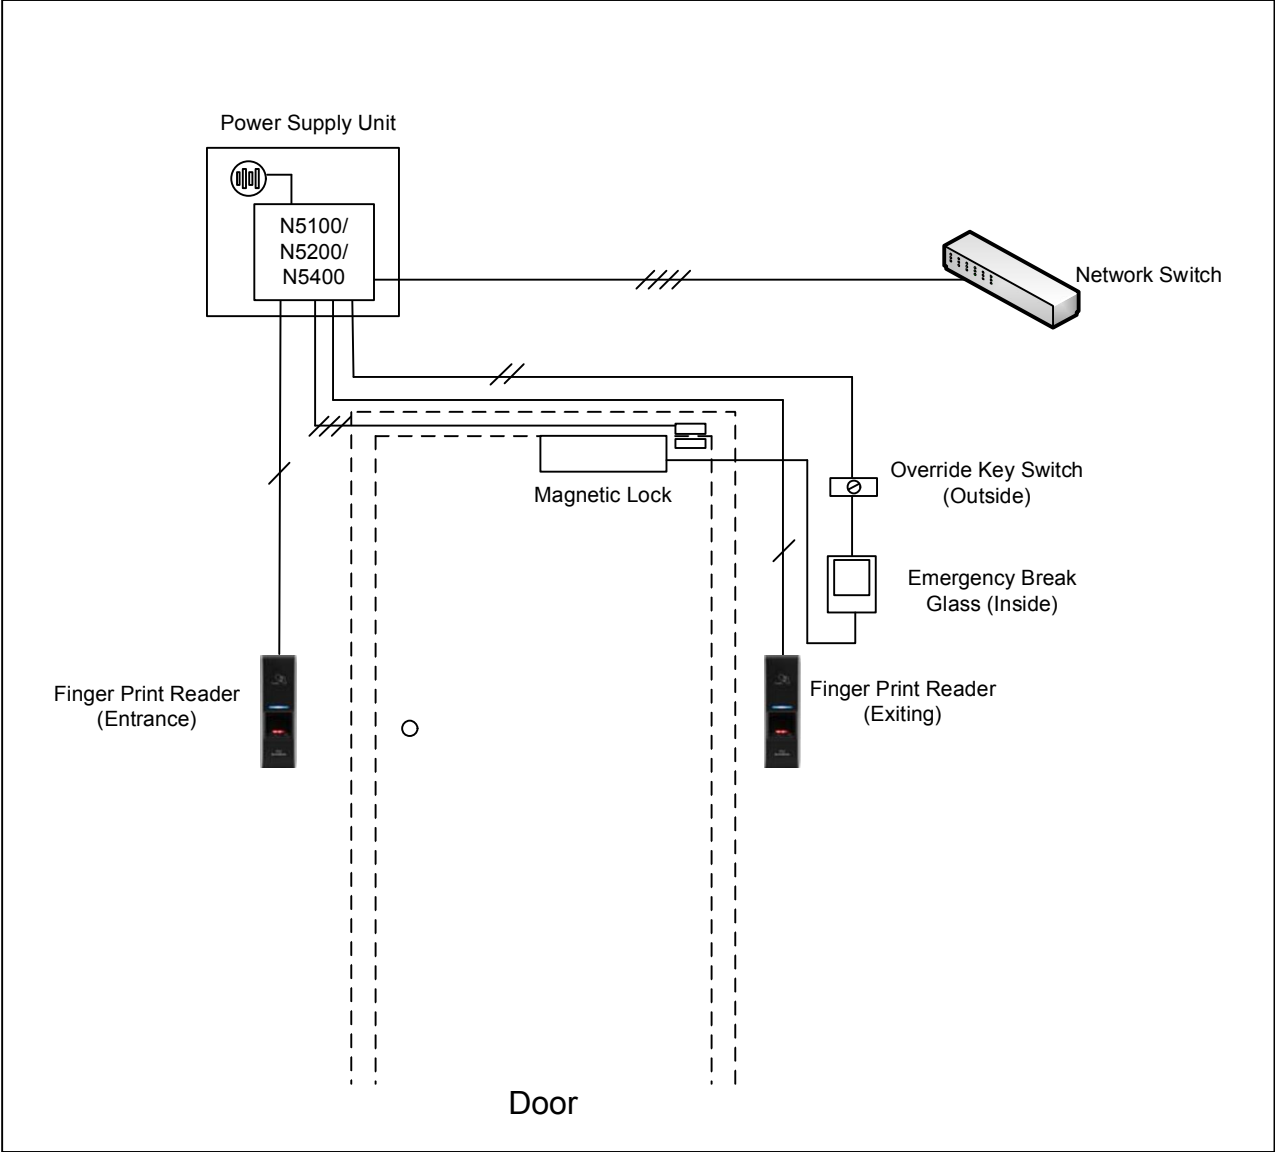

EntryPass N5100/N5200/N5400 with Suprema
fingerprint reader Single Line Diagram

Legend

— / —	8 Core (22 AWG, 4 Pairs, Shielded)
— // —	2 Core (18 AWG, 1 Pair)
— /// —	2 Core (22 AWG, 1 Pair)
— //// —	Cat5 or Cat5e or Cat6