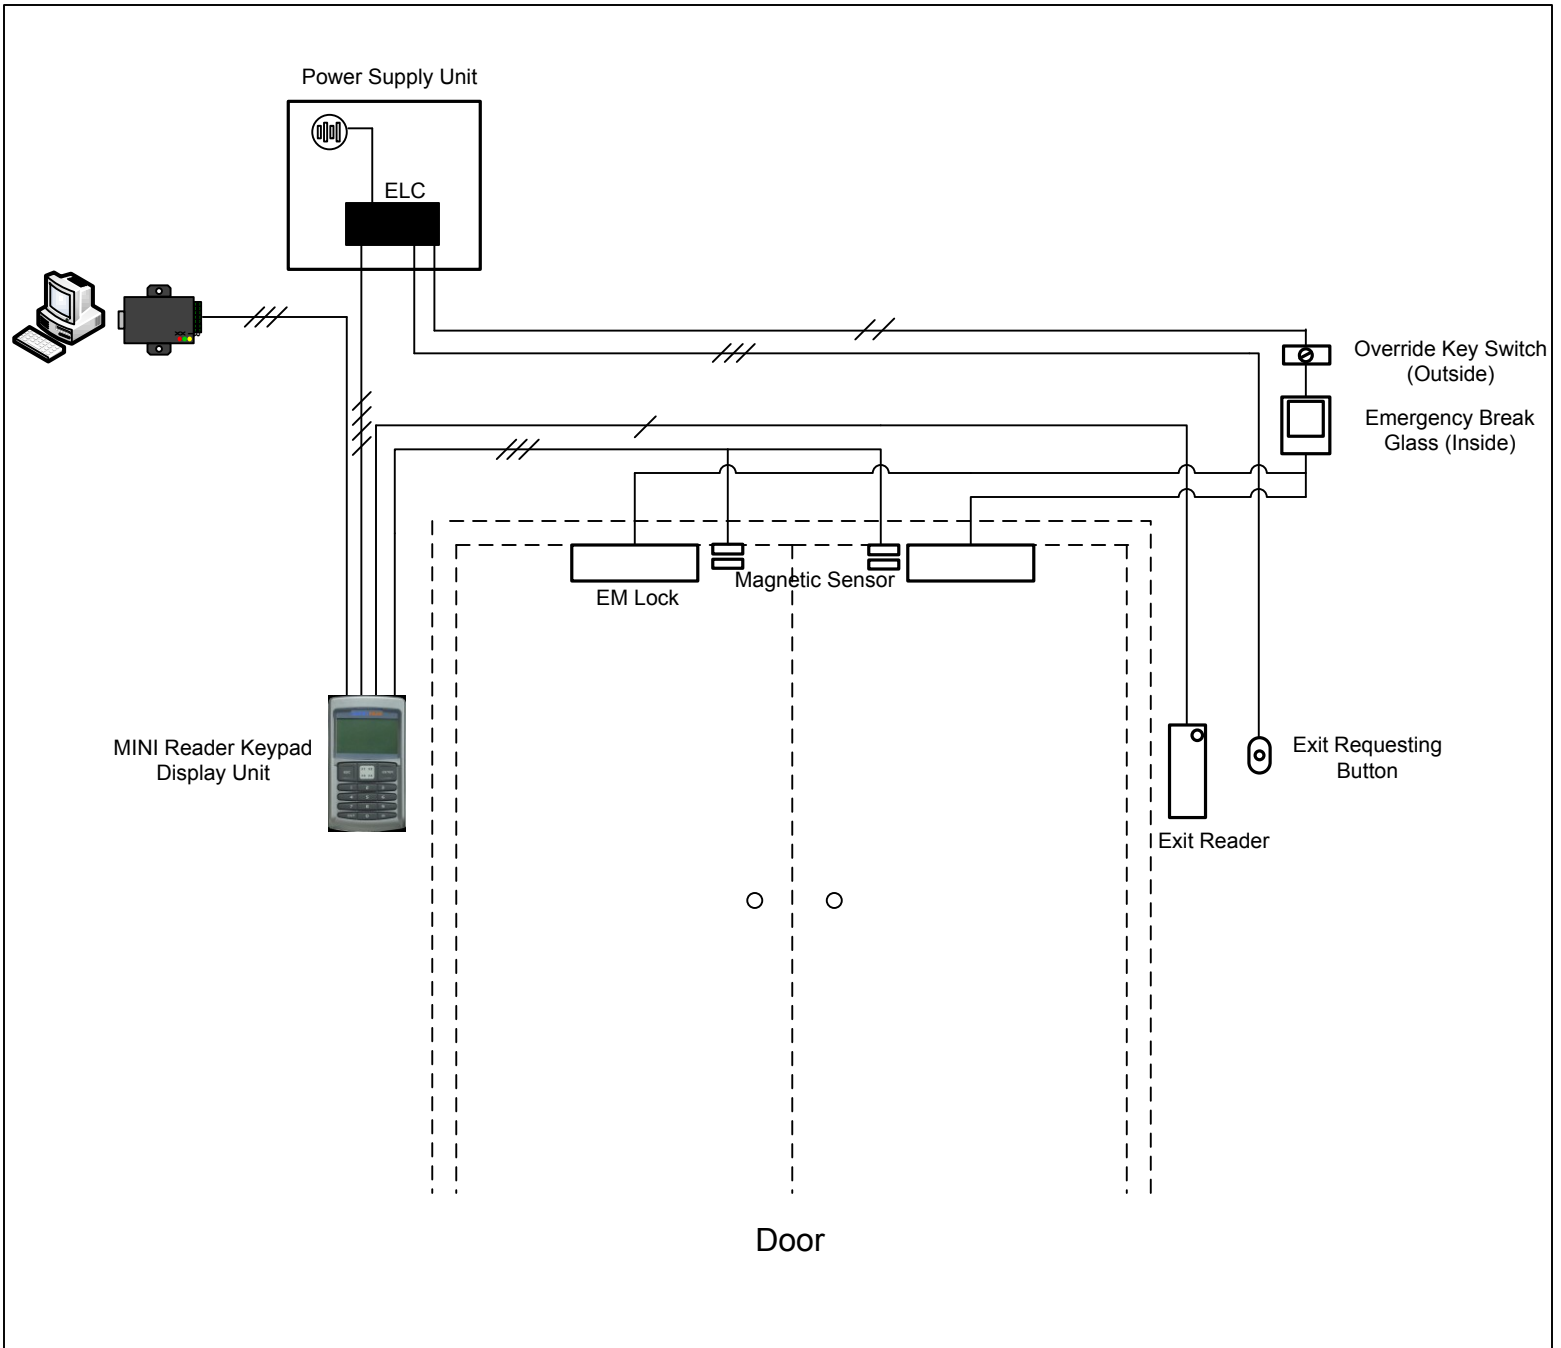

EntryPass MINI Single Line Diagram

Legend

-  4 Core (24 AWG, 2 Pairs, Shielded)
-  2 Core (22 AWG, 1 Pair)
-  2 Core (24 AWG, 1 Pair)
-  6 Core (24 AWG, 3 Pairs, Shielded)