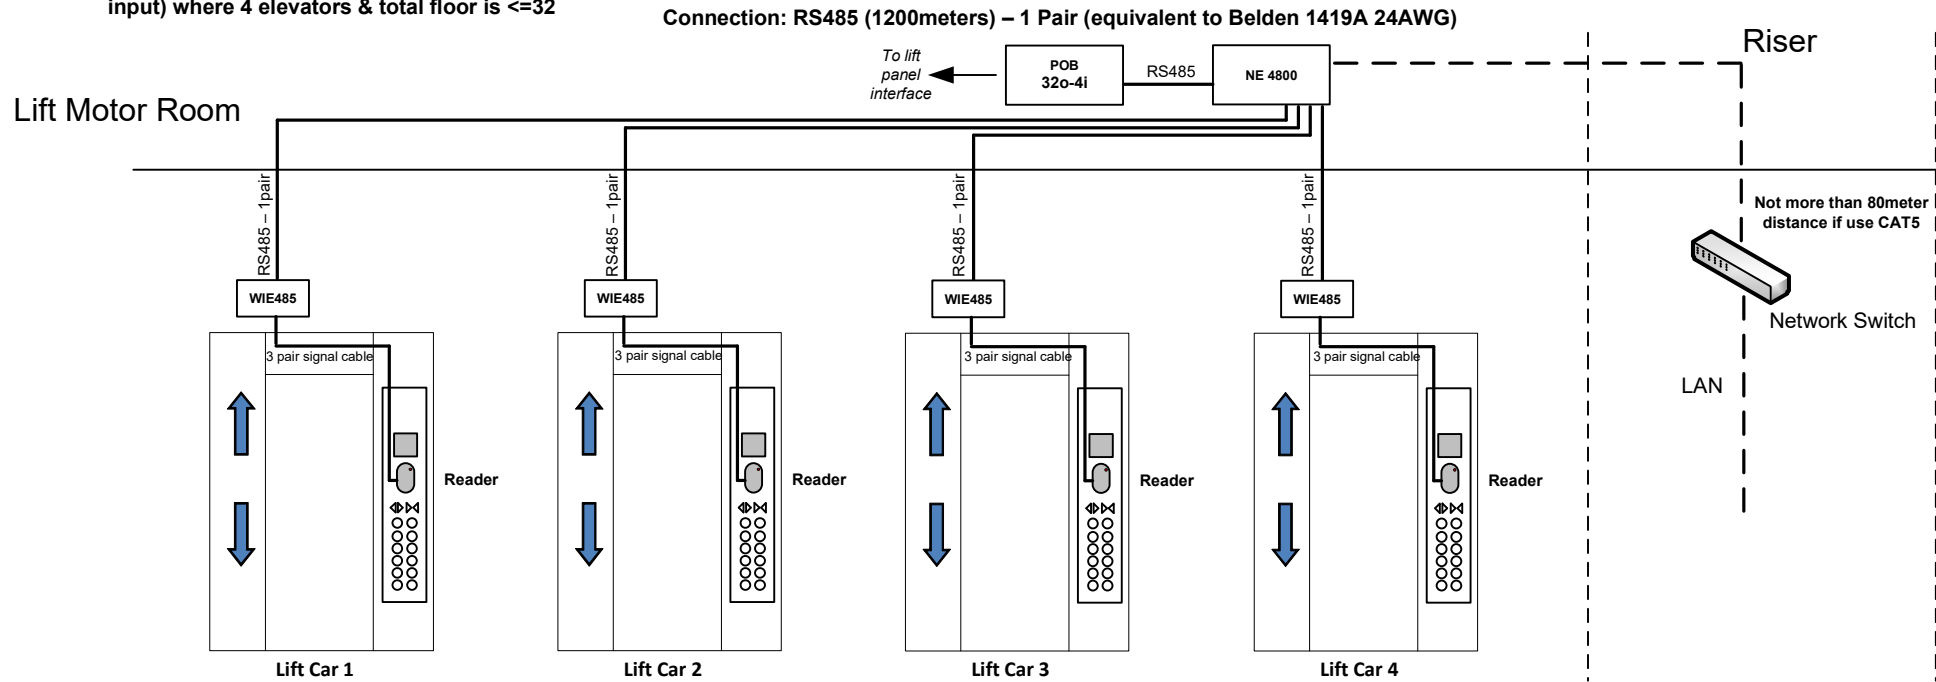

Simple Diagram For Multi Lift Cars Access System

Design 1 – NE4800 with Single (1) POB OSDP line
 near to Lift panel which come with the interface
 input) where 4 elevators & total floor is <=32

Design 2 – NE4800 with Four (4) POB OSDP line near to
 Lift panel which come with the interface input)
 where 4 elevators & total floors are >32 floors