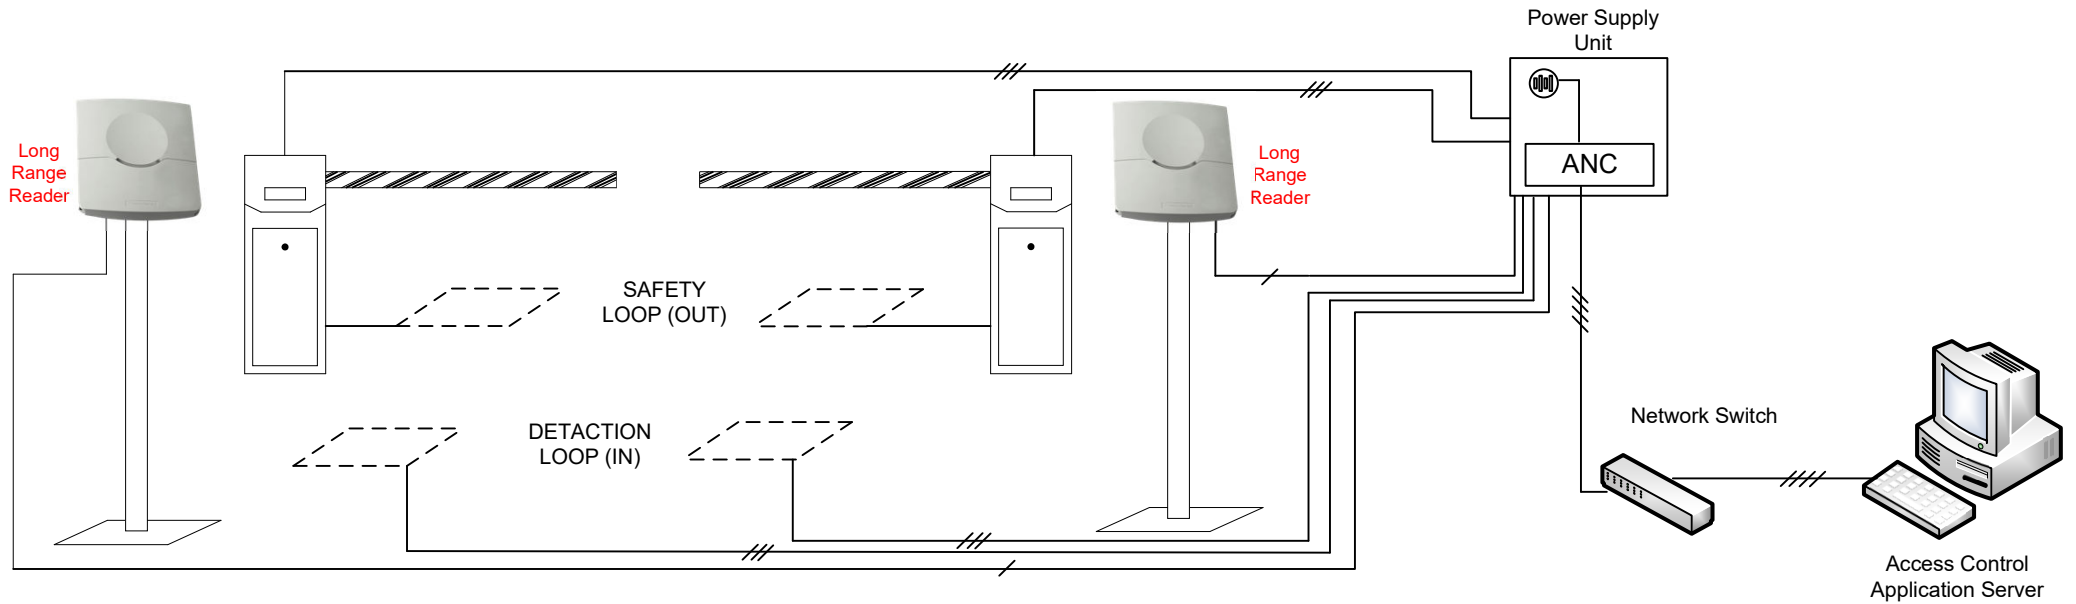

Single Line Diagram for Car Park system with Active Network Controller

Legend

- / — 6 Core (22 AWG, 2 Pairs, Shielded)
- // — 2 Core (18 AWG, 1 Pair)
- /// — 2 Core (22 AWG, 1 Pair)
- //// — Cat5 or Cat5e or Cat6