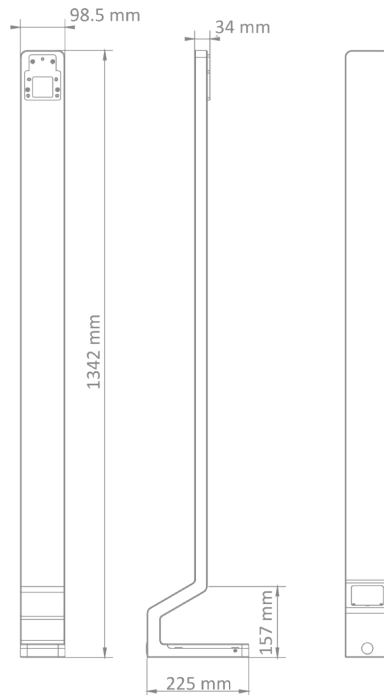

LA.FR.FS

Face Recognition Terminal Floor Stand (Bracket)

Features

- Floor stand made from SPCC steel
- Weighs 6.7kg

Hardware Specification

Dimensions

(W × H × D) 98.5 mm × 1342 mm × 225 mm (3.9" × 52.8" × 8.9")

Dimension

Ordering Information

EP.LA.FR.FS

Entrypass Face Recognition Terminal Floor Stand (Bracket)

www.entrypass.net

Malaysia

No. 40, Jalan TPP 1/10, Taman Industri Puchong,
Batu 12 Jalan Puchong, 47160 Puchong
Selangor Darul Ehsan, Malaysia.
Tel : +603 8068 1929
Fax : +603 8062 6937
Email : info@entrypass.net