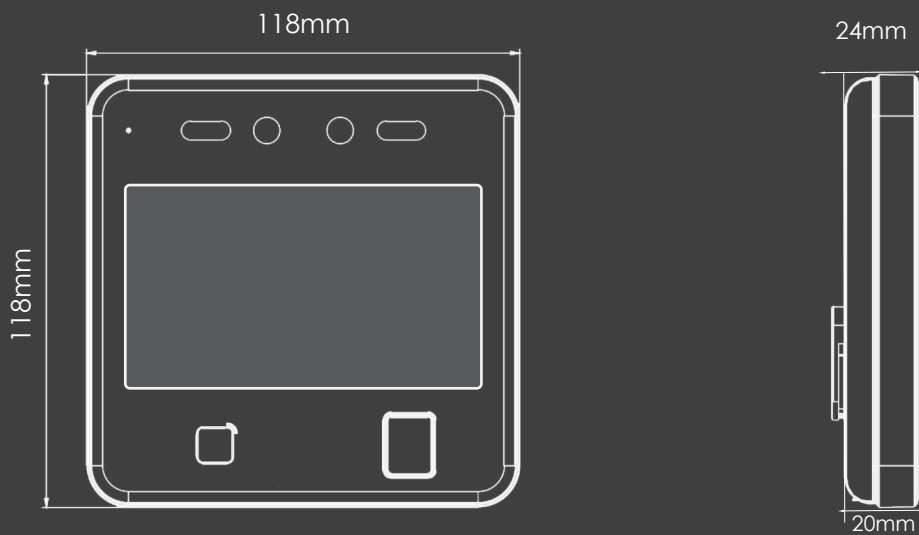

EP.FR2006M

Entrypass Facial Recognition Terminal

Features

- 4.3-inch LCD touch screen
- 2 Mega pixel wide angle-lens
- Recognition distance: 0.3 to 3 m
- Face recognition duration < 0.2 s/ User
- Face recognition accuracy rate > 99%
- Built- in Mifare card and DesFire card reading module (Presents card on the screen to authenticate)
- 6000 face capacity, 5000 fingerprints capacity, 10,000 card capacity and 150,000 event capacity
- Face mask detection with force mask wearing alert
- Supports ISAPI, ISUP 5.0, NetSDK protocol
- Configuration via the web client

EP.FR2006M

Entrypass Facial Recognition Terminal

Technical Specification

Operation system	Linux
Screen	4.3 Inch
Type	IPS Full Screen
Pixel	2MP
Lens	DUAL-Lens
Tone quality	Noise suppression and echo cancellation
Wired Network	Support 10 M/ 100 M/ 1000 M self-adaptive
Network interface	1
Lock output	1
Exit button	1
Door contact input	1
RS- 485	1
Wiegand	1
Power interface	2-pin
Card capacity	10,000
Face capacity	6000
Event capacity	150,000

EP.FR2006M

Entrypass Facial Recognition Terminal

Technical Specification

Fingerprint capacity	5000
Face recognition accuracy rate	> 99%
Card type	Mifare card / DesFire card
Card reading frequency	13.56MHz
Face recognition duration	< 0.2 s per person
Face recognition distance	0.3 to 3 m
Time synchronization	Support
Face anti spoofing	Support
Audio prompt	Support
Power supply method	12V/2A
Working temperature	- 10 c to 50 c (- 14 F to 122 F)
Working humidity	0 to 90% (no condensing)
Dimensions	118mm x 118mm x 20mm (4.6" x 4.6" x 0.7")
Application environment	Indoor
Installation	Surface, optional base stand
Language	English, Spanish (South America), Arabic, Thai, Indonesian, Russian, Vietnamese, Portuguese (Brazil)

EP.FR2006M

Entrypass Facial Recognition Terminal

Dimension

Ordering Information

EP.FR2006M

Entrypass Facial Recognition Terminal. Support 6000 Facial Template Capacity and MIFARE Reader.

www.entrypass.net

Malaysia