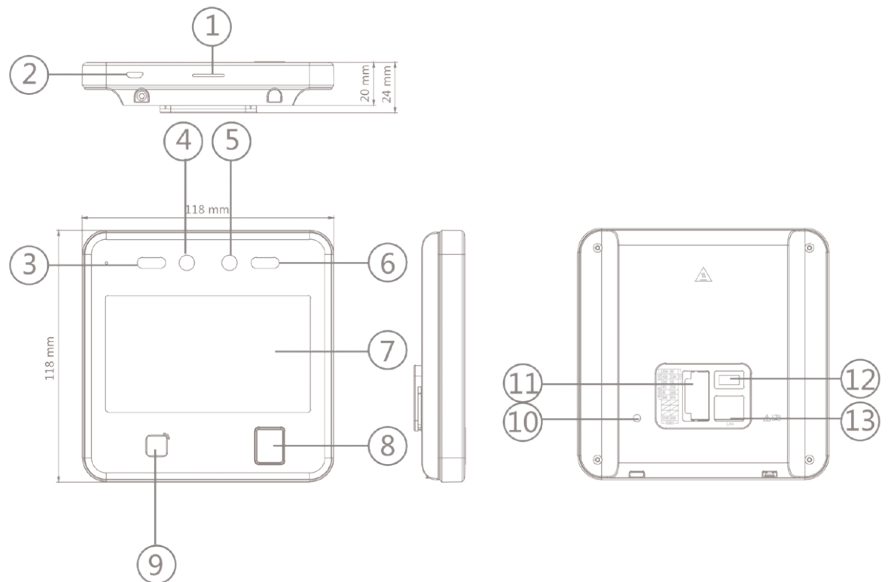

EP.FR2006M

Entrypass Facial Recognition Terminal

Features

- 4.3-inch LCD touch screen
- 2 Mega pixel wide angle-lens
- Recognition distance: 0.3 to 3 m
- Face recognition duration < 0.2 s/ User
- Face recognition accuracy rate > 99%
- Built- in Mifare card and DesFire card reading module (Presents card on the screen to authenticate)
- 6000 face capacity, 5000 fingerprints capacity, 10,000 card capacity and 150,000 event capacity
- Face mask detection with force mask wearing alert
- Supports ISAPI, ISUP 5.0, NetSDK protocol
- Configuration via the web client

No.	Description
①	Loudspeaker
②	Micro USB to USB cable is available
③	IR Light
④	Camera
⑤	Camera
⑥	IR Light
⑦	Display Screen
⑧	Fingerprint Module
⑨	Card Presenting Area
⑩	TAMPER
⑪	Wiring Terminal
⑫	Debugging Port
⑬	Network Interface

EP.FR2006M

Entrypass Facial Recognition Terminal

Technical Specification

Operation system	Linux
Screen	4.3 Inch
Type	IPS Full Screen
Pixel	2MP
Lens	DUAL-Lens
Tone quality	Noise suppression and echo cancellation
Wired Network	Support 10 M/ 100 M/ 1000 M self-adaptive
Network interface	1
Lock output	1
Exit button	1
Door contact input	1
RS- 485	1
Wiegand	1
Power interface	2-pin
Card capacity	10,000
Face capacity	6000
Event capacity	150,000

EP.FR2006M

Entrypass Facial Recognition Terminal

Technical Specification

Fingerprint capacity	5000
Face recognition accuracy rate	> 99%
Card type	Mifare card / DesFire card
Card reading frequency	13.56MHz
Face recognition duration	< 0.2 s per person
Face recognition distance	0.3 to 3 m
Time synchronization	Support
Face anti spoofing	Support
Audio prompt	Support
Power supply method	12V/2A
Working temperature	- 10 c to 50 c (- 14 F to 122 F)
Working humidity	0 to 90% (no condensing)
Dimensions	118mm x 118mm x 20mm (4.6" x 4.6" x 0.7")
Application environment	Indoor
Installation	Surface, optional base stand
Language	English, Spanish (South America), Arabic, Thai, Indonesian, Russian, Vietnamese, Portuguese (Brazil)