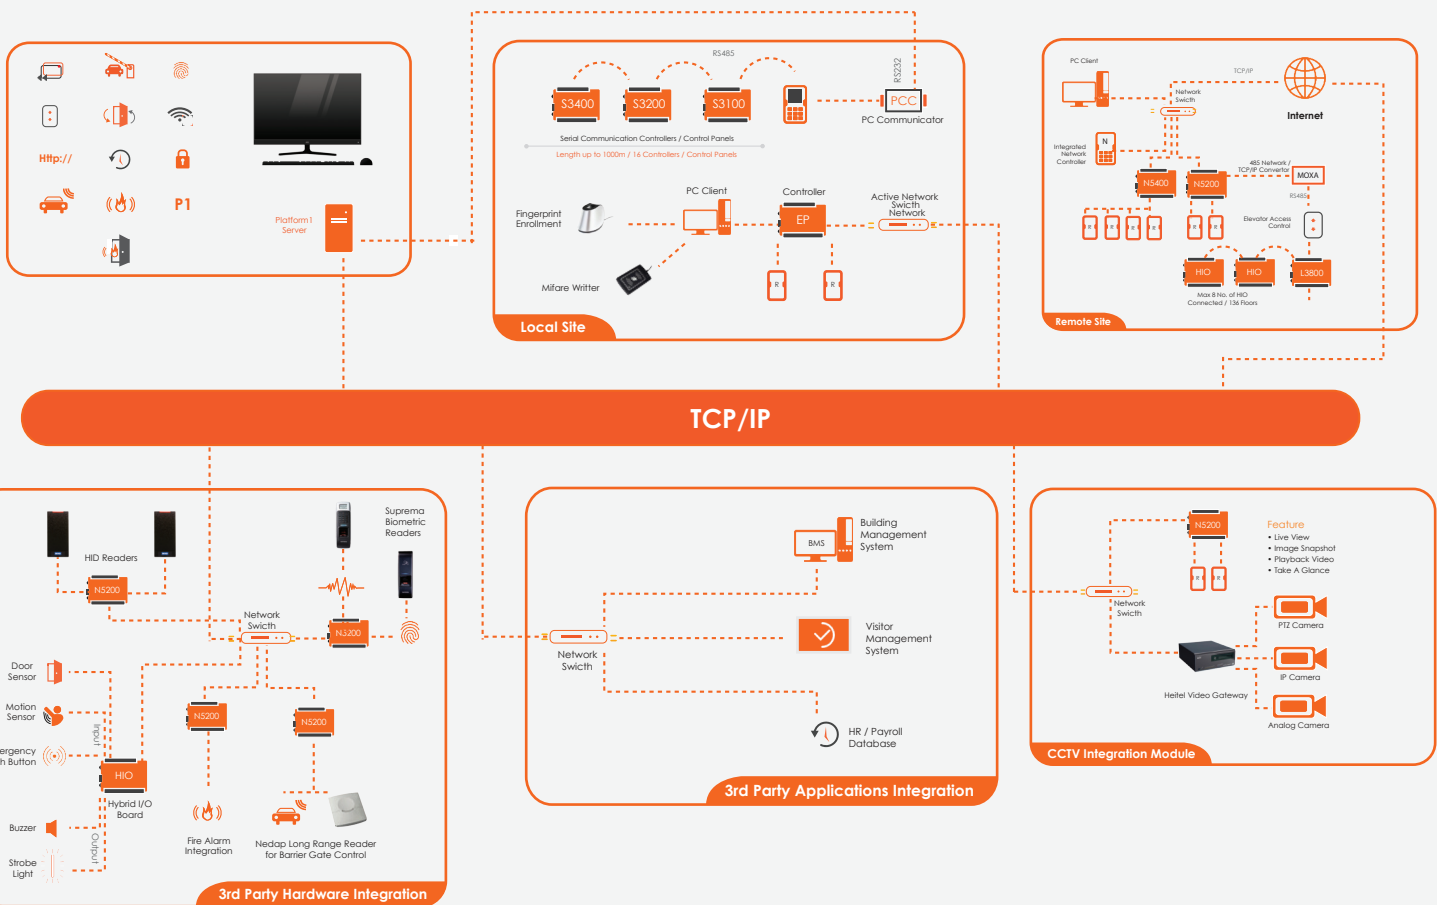

PLATFORM 1 SOFTWARE

Entrypass Platform1 Software

Features

- The Entrypass Platform1 is an Access Control System developed to enhance scalability while providing the freedom to limit or extend its scalability reach. Designed as a client server-based.
- Windows application, the Platform 1 is powerful and provides many integrated features, making it easily adaptable to today's most demanding physical access control structures.
- The system uses client server architecture based on industry standard operating system, networks and protocols to form a total integrated system that is capable to support a small implementation of a few doors to large scale, multi-locations that is made up of thousands of doors in an orderly distributed manner. Ultimately, you have the power to control and re-set these configurations as your company evolve.

Unified System Configuration

PLATFORM 1 SOFTWARE

Entrypass Platform1 Software

Features Highlight

On-Line Transaction Event

Wizard Based Configuration

Door Interlocking

Global Anti-Passback (Peer to Peer)

Active Download

Unlimited Access Level Configuration

Customizable Card Format

Interactive Floor Plan

Event Based Triggering

Interactive Device Control

Alarm Monitoring

Roll Call Counting Screen

Location Tracking

Lift Access Control

Online Guard Tour

AES 128 Bit Encryption

Time Attendance Report

Various Reporting Module

PLATFORM 1 SOFTWARE

Entrypass Platform1 Software