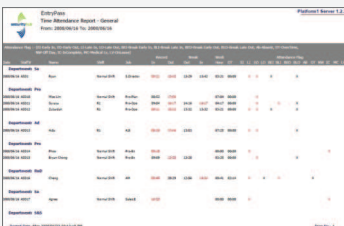

Location Tracking

Lift Access Control

Online Guard Tour

AES 128 Bit Encryption

Time Attendance Report

Various Reporting Module

PLATFORM 1 SOFTWARE

Entrypass Platform1 Software