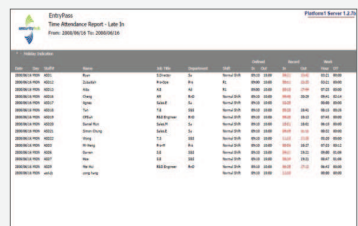

Location Tracking

Lift Access Control

Online Guard Tour

AES 128 Bit Encryption

Time Attendance Report

Various Reporting Module

PLATFORM 1 SOFTWARE

Entrypass Platform1 Software