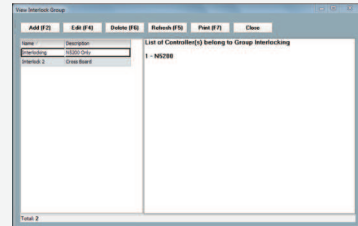

PLATFORM 1 SOFTWARE

Entrypass Platform1 Software

Features

- The Entrypass Platform1 is an Access Control System developed to enhance scalability while providing the freedom to limit or extend its scalability reach. Designed as a client server-based.
- Windows application, the Platform 1 is powerful and provides many integrated features, making it easily adaptable to today's most demanding physical access control structures.
- The system uses client server architecture based on industry standard operating system, networks and protocols to form a total integrated system that is capable to support a small implementation of a few doors to large scale, multi-locations that is made up of thousands of doors in an orderly distributed manner. Ultimately, you have the power to control and re-set these configurations as your company evolve.

Unified System Configuration

PLATFORM 1 SOFTWARE

Entrypass Platform1 Software

Features Highlight

On-Line Transaction Event

Wizard Based Configuration

Door Interlocking

Global Anti-Passback (Peer to Peer)

Active Download

Unlimited Access Level Configuration

Customizable Card Format

Interactive Floor Plan

Event Based Triggering

Interactive Device Control

Alarm Monitoring

Roll Call Counting Screen