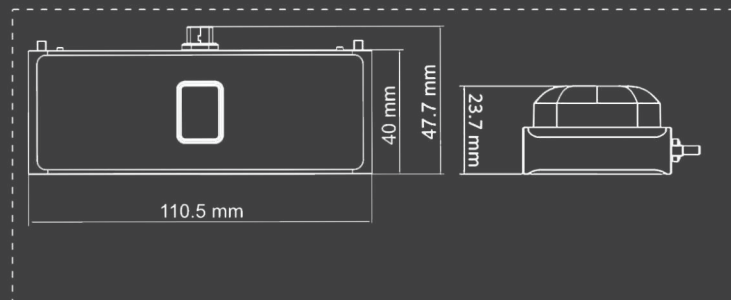

EP.FR2010M

Entrypass Facial Recognition Terminal

Dimension

Peripheral Module

Ordering Information

EP.FR2010M

Entrypass Facial Recognition Terminal. Support 10,000 Facial Template Capacity and MIFARE Reader.

www.entrypass.net

Malaysia

No. 40, Jalan TPP 1/10, Taman Industri Puchong,
Batu 12 Jalan Puchong, 47160 Puchong
Selangor Darul Ehsan, Malaysia.
Tel : +603 8068 1929
Fax : +603 8062 6937
Email : info@entrypass.net

Singapore

No. 1, UBI View, #03-03, Focus ONE Building,
Singapore 408555.
Tel : +65- 6841 7242
Fax : +65- 6841 3937
Email : info@entrypass.net

Indonesia

PT Brikom Entripas Indonesia
Jl. Griya Utama, Komplek Puri Mutiara Blok BF No. 17,
RT.1/RW.20, Sunter Agung, Tj. Priok, Kota Jkt Utara,
Daerah Khusus Ibukota Jakarta 14350.
Tel : +62 21 2937 6098
Email : info@entrypass.net