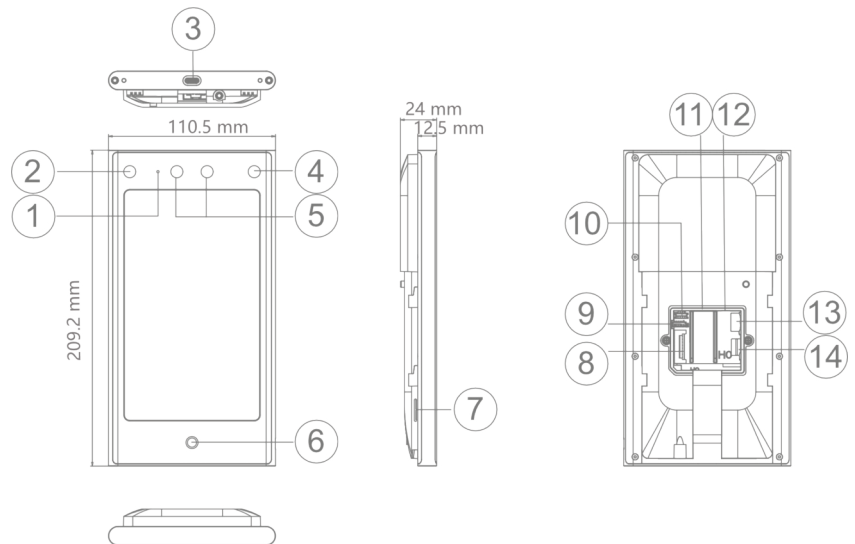

EP.FR2010M

Entrypass Facial Recognition Terminal

Features

- 7-inch LCD touch screen
- 2 Mega pixel wide angle-lens
- Recognition distance: 0.3 to 3 m
- Face recognition duration < 0.2 s/ User
- Face recognition accuracy rate $\geq 99\%$
- Built-in Mifare card and DesFire card reading module (Presents card on the screen to authenticate)
- 10,000 face capacity, 50,000 card capacity and 150,000 event capacity
- Face mask detection
- Supports ISAPI, ISUP 5.0, TCP/IP (IPv4 and IPv6)
- Support single person and multiple people (Up to 5 people) recognition
- Stand-alone operation

Peripheral Module