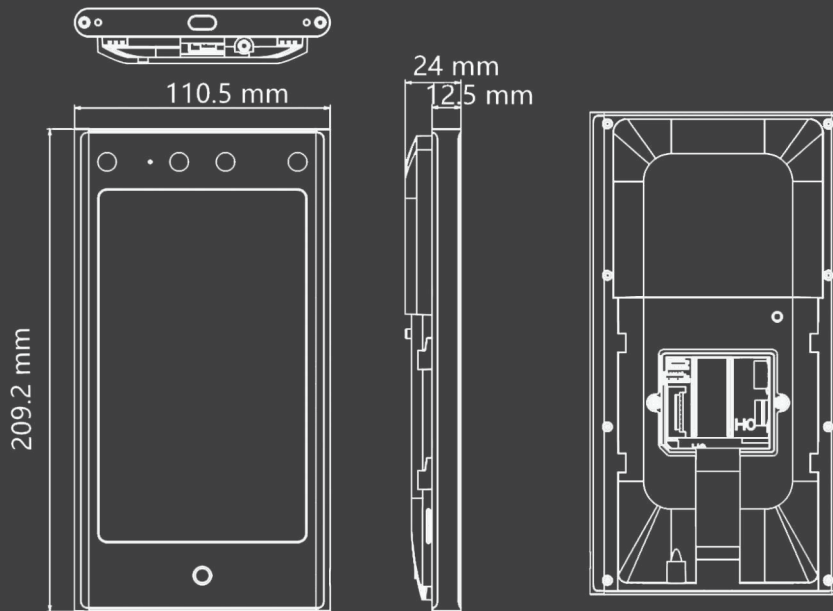

Peripheral Module

EP.FR2010M

Entrypass Facial Recognition Terminal

Technical Specification

Operation system	Linux
Screen	7 Inch, Touch Screen
FOV	HFOV= 75.5 ; VFOV=41.5 ; DFOV=87
Pixel	2MP
Lens	DUAL-Lens
Video standard	PAL (Default)/NTSC
Wired Network	Support 10/100/1000 Mbps self-adaptive
Wi-Fi	Support
Alarm Input	1
Alarm Output	1
USB	1 (For Module)
Audio Output Interface	1 (3.5mm)
Network interface	1
RS- 485	1
Wiegand	1
Lock output	1
Exit button	1

EP.FR2010M

Entrypass Facial Recognition Terminal

Technical Specification

Door contact input	1
TAMPER	1
Card capacity	50,000
Face capacity	10,000
Event capacity	150,000
Face recognition accuracy rate	≥ 99%
Card type	Mifare card / DesFire card
Card reading distance	0 to 3 cm
Card reading duration	< 1 s
Face recognition distance	0.3 to 3 m
Face recognition duration	< 0.2 s per person
Two-way audio	Support
Time synchronization	Support
Face anti spoofing	Support
Live view	Support
Audio prompt	Support
Power Supply	12 VDC to 24 VDC/2 A
Working temperature	- 30 c to 60 c (- 22 F to 140 F)
Working humidity	0 to 90% (no condensing)
Protective level	IP65
Dimensions	110.5mm x 209.2mm x 24mm (4.35" x 8.24" x 0.94")
Weight	Gross weight: 1.06 kg (2.34 lb), Net weight: 0.57 kg (1.26 lb)
Language	English, Spanish (South America), Arabic, Thai, Indonesian, Russian, Vietnamese Portuguese (Brazil), Japanese, Korean

EP.FR2010M

Entrypass Facial Recognition Terminal

Dimension

Peripheral Module

Ordering Information

EP.FR2010M

Entrypass Facial Recognition Terminal. Support 10,000 Facial Template Capacity and MIFARE Reader.