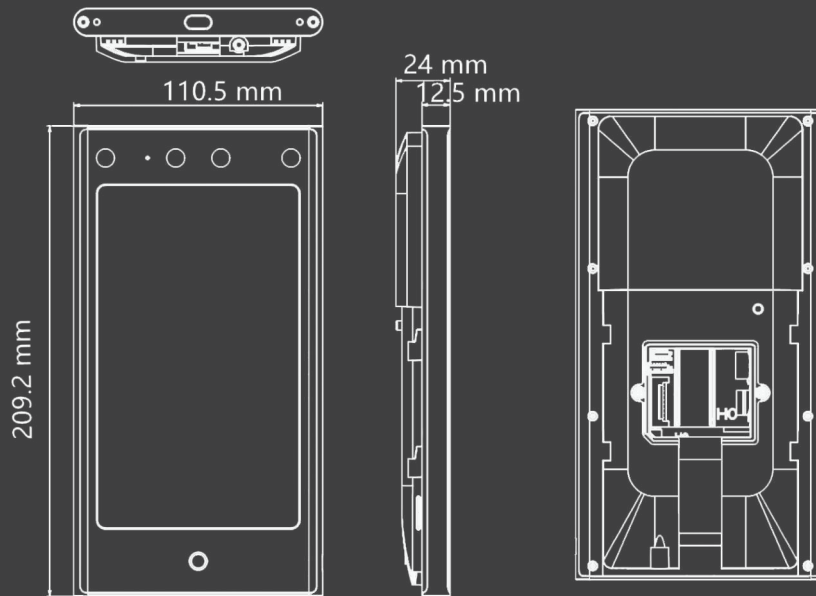

EP.FR2100M

Entrypass Facial Recognition Terminal

Technical Specification

Operation system	Linux
Screen	7 Inch, Touch Screen
FOV	HFOV= 75.5 ; VFOV=41.5 ; DFOV=87
Pixel	2MP
Lens	DUAL-Lens
Video standard	PAL (Default)/NTSC
Wired Network	Support 10/100/1000 Mbps self-adaptive
Wi-Fi	Support
Alarm Input	1
Alarm Output	1
USB	1 (For Module)
Audio Output Interface	1 (3.5mm)
Network interface	1
RS- 485	1
Wiegand	1
Lock output	1
Exit button	1

EP.FR2100M

Entrypass Facial Recognition Terminal

Technical Specification

Door contact input	1
TAMPER	1
Card capacity	500,000
Face capacity	100,000
Event capacity	150,000
Face recognition accuracy rate	≥ 99%
Card type	Mifare card / DesFire card
Card reading distance	0 to 3 cm
Card reading duration	< 1 s
Face recognition distance	0.3 to 3 m
Face recognition duration	< 0.2 s per person
Two-way audio	Support
Time synchronization	Support
Face anti spoofing	Support
Live view	Support
Audio prompt	Support
Power Supply	12 VDC to 24 VDC/2 A
Working temperature	- 30 c to 60 c (- 22 F to 140 F)
Working humidity	0 to 90% (no condensing)
Protective level	IP65
Dimensions	110.5mm x 209.2mm x 24mm (4.35" x 8.24" x 0.94")
Weight	Gross weight: 1.06 kg (2.34 lb), Net weight: 0.57 kg (1.26 lb)
Language	English, Spanish (South America), Arabic, Thai, Indonesian, Russian, Vietnamese Portuguese (Brazil), Japanese, Korean

EP.FR2100M

Entrypass Facial Recognition Terminal

Dimension

Peripheral Module

Ordering Information

EP.FR2100M

Entrypass Facial Recognition Terminal. Support 100,000 Facial Template Capacity and MIFARE Reader.