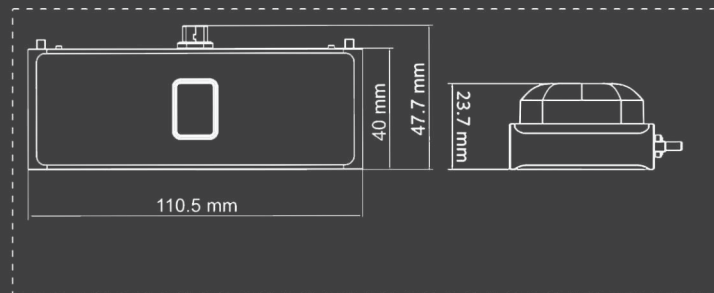

EP.FR2100M

Entrypass Facial Recognition Terminal

Technical Specification

Operation system	Linux
Screen	7 Inch, Touch Screen
FOV	HFOV= 75.5 ; VFOV=41.5 ; DFOV=87
Pixel	2MP
Lens	DUAL-Lens
Video standard	PAL (Default)/NTSC
Wired Network	Support 10/100/1000 Mbps self-adaptive
Wi-Fi	Support
Alarm Input	1
Alarm Output	1
USB	1 (For Module)
Audio Output Interface	1 (3.5mm)
Network interface	1
RS- 485	1
Wiegand	1
Lock output	1
Exit button	1

EP.FR2100M

Entrypass Facial Recognition Terminal

Technical Specification

Door contact input	1
TAMPER	1
Card capacity	500,000
Face capacity	100,000
Event capacity	150,000
Face recognition accuracy rate	≥ 99%
Card type	Mifare card / DesFire card
Card reading distance	0 to 3 cm
Card reading duration	< 1 s
Face recognition distance	0.3 to 3 m
Face recognition duration	< 0.2 s per person
Two-way audio	Support
Time synchronization	Support
Face anti spoofing	Support
Live view	Support
Audio prompt	Support
Power Supply	12 VDC to 24 VDC/2 A
Working temperature	- 30 c to 60 c (- 22 F to 140 F)
Working humidity	0 to 90% (no condensing)
Protective level	IP65
Dimensions	110.5mm x 209.2mm x 24mm (4.35" x 8.24" x 0.94")
Weight	Gross weight: 1.06 kg (2.34 lb), Net weight: 0.57 kg (1.26 lb)
Language	English, Spanish (South America), Arabic, Thai, Indonesian, Russian, Vietnamese Portuguese (Brazil), Japanese, Korean

EP.FR2100M

Entrypass Facial Recognition Terminal

Dimension

Peripheral Module

Ordering Information

EP.FR2100M

Entrypass Facial Recognition Terminal. Support 100,000 Facial Template Capacity and MIFARE Reader.