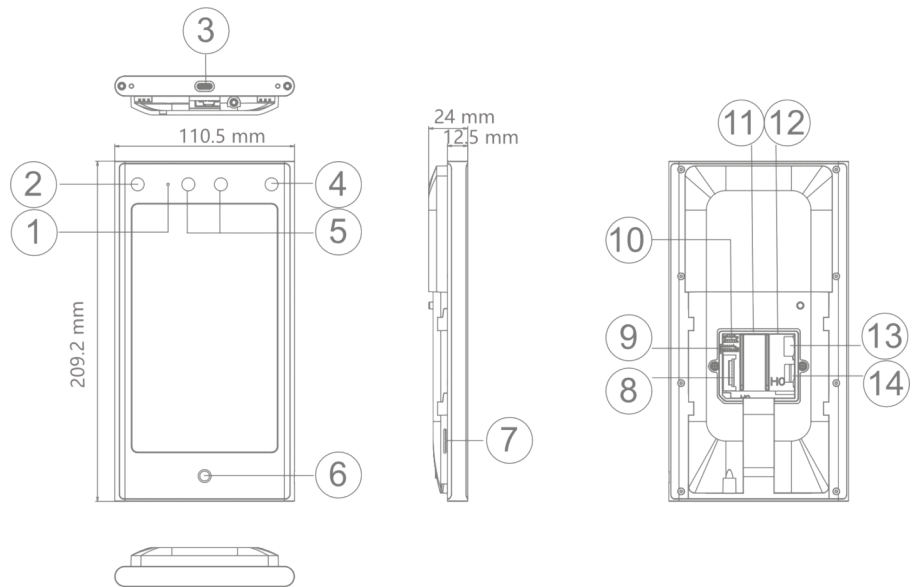

EP.FR2100M

Entrypass Facial Recognition Terminal

Features

- 7-inch LCD touch screen
- 2 Mega pixel wide angle-lens
- Recognition distance: 0.3 to 3 m
- Face recognition duration < 0.2 s/ User
- Face recognition accuracy rate $\geq 99\%$
- Built-in Mifare card and DesFire card reading module (Presents card on the screen to authenticate)
- 100,000 face capacity, 500,000 card capacity and 150,000 event capacity
- Face mask detection
- Supports ISAPI, ISUP 5.0, TCP/IP (IPv4 and IPv6)
- Support single person and multiple people (Up to 5 people) recognition
- Stand-alone operation

No.	Description
①	MIC
②	IR Light
③	Type-C USB Interface
④	IR Light
⑤	Camera
⑥	Breathing Light
⑦	Loudspeaker
⑧	Wiring Terminal
⑨	Temperature Module Interface
⑩	Debugging Port (For debugging only)
⑪	Network Interface
⑫	Audio Output
⑬	Tamper
⑭	SIM Card Slot
⑮	TF Card Slot (Reserved)

EP.FR2100M

Entrypass Facial Recognition Terminal

Technical Specification

Door contact input	1
TAMPER	1
Card capacity	500,000
Face capacity	100,000
Event capacity	150,000
Face recognition accuracy rate	≥ 99%
Card type	Mifare card / DesFire card
Card reading distance	0 to 3 cm
Card reading duration	< 1 s
Face recognition distance	0.3 to 3 m
Face recognition duration	< 0.2 s per person
Two-way audio	Support
Time synchronization	Support
Face anti spoofing	Support
Live view	Support
Audio prompt	Support
Power Supply	12 VDC to 24 VDC/2 A
Working temperature	- 30 c to 60 c (- 22 F to 140 F)
Working humidity	0 to 90% (no condensing)
Protective level	IP65
Dimensions	110.5mm x 209.2mm x 24mm (4.35" x 8.24" x 0.94")
Weight	Gross weight: 1.06 kg (2.34 lb), Net weight: 0.57 kg (1.26 lb)
Language	English, Spanish (South America), Arabic, Thai, Indonesian, Russian, Vietnamese Portuguese (Brazil), Japanese, Korean