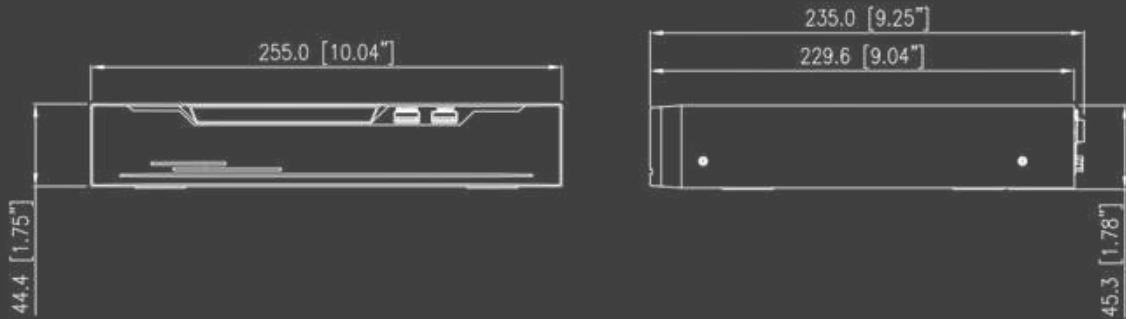

Technical Specification

IP Camera Input	4 Channel
Incoming Bandwidth	40 Mbps
Outgoing Bandwidth	40 Mbps
HDMI Output	3840×2160, 1920×1080, 1280×1024, 1024×768
VGA Output	1920×1080, 1280×1024, 1024×768
Decoding Capacity	1ch 12MP, 4ch 4MP Enable Local Intelligence: 1ch 8MP, 4ch 1080P
Dual Stream	Support
Multi-screen Display	1/4
Face Comparison	Real-time captured and display faces comparison results (registrant (name and ID), stranger, channel, similarity)
Multi-objective	Real-time captured and display vehicle, human body, non-motor vehicle, and faces comparison results (registrant, stranger, channel, similarity)
Smart Search	Time, Properties, Pictures
Trigger Event	Buzzer, Alarm push, Alarm prompt, Email, Alarm Out, Compare the result simultaneously, etc.

EPR-410S

4 channel NVR with POE . 1 HDD

Technical Specification

PoE Interface	4 ports, 10/100Mbps, 802.3af, max 32W
USB Interface	Front panel: 2 × USB 2.0, Rear panel: 1 × USB 2.0
Reset Button	On-board reset button
Power Supply	DC48V/1.25A
Power Consumption	< 15 W (without HDD)
Operating Conditions	-10 °C - 50 °C (14 °F - 122 °F)
Storage Conditions	Less than 90% RH
Certifications	CE/FCC
Dimensions	255mm(L) × 235.0 mm(W) × 45.3 mm(H)
Net Weight	0.9 kg (1.98 lb) without HDD

EPR-410S

4 channel NVR with POE . 1 HDD

Dimension

Ordering Information

EPR-410S

Entrypass 4 channel NVR with POE . 1 HDD

www.entrypass.net

Malaysia