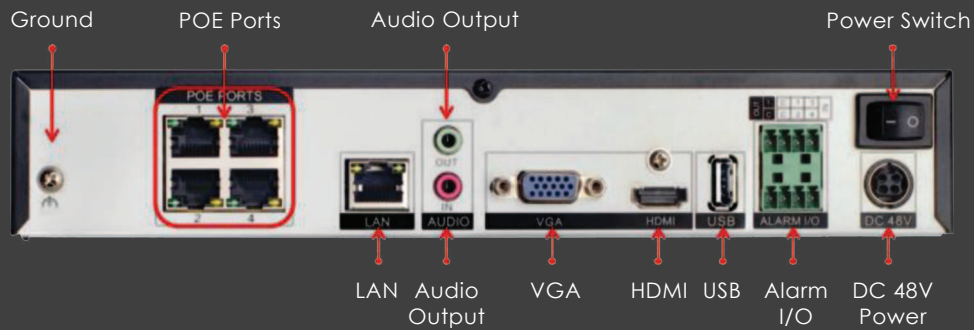

EPR-410S

4 channel NVR with POE . 1 HDD

Dimension

Ordering Information

EPR-410S

Entrypass 4 channel NVR with POE . 1 HDD

www.entrypass.net

Malaysia

No. 40, Jalan TPP 1/10, Taman Industri Puchong,
Batu 12 Jalan Puchong, 47160 Puchong
Selangor Darul Ehsan, Malaysia.
Tel : +603 8068 1929
Fax : +603 8062 6937
Email : info@entrypass.net

Singapore

No. 1, UBI View, #03-03, Focus ONE Building,
Singapore 408555.
Tel : +65- 6841 7242
Fax : +65- 6841 3937
Email : info@entrypass.net

Indonesia

PT Brikom Entrypas Indonesia
Jl. Griya Utama, Komplek Puri Mutiara Blok BF No. 17,
RT.1/RW.20, Sunter Agung, Tj. Priok, Kota Jkt Utara,
Daerah Khusus Ibukota Jakarta 14350.
Tel : +62 21 2937 6098
Email : info@entrypass.net