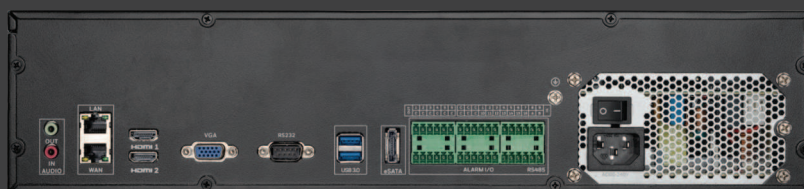

EPR-6480

64 channel NVR, 8 HDD

Dimension

Ordering Information

EPR-6480 Entrypass 64 channel NVR, 8 HDD

www.entrypass.net

Malaysia

No. 40, Jalan TPP 1/10, Taman Industri Puchong,
Batu 12 Jalan Puchong, 47160 Puchong
Selangor Darul Ehsan, Malaysia.
Tel : +603 8068 1929
Fax : +603 8062 6937
Email : info@entrypass.net

Singapore

No. 1, UBI View, #03-03, Focus ONE Building,
Singapore 408555.
Tel : +65- 6841 7242
Fax : +65- 6841 3937
Email : info@entrypass.net

Indonesia

PT Brikom Entripas Indonesia
Jl. Griya Utama, Komplek Puri Mutiara Blok BF No. 17,
RT.1/RW.20, Sunter Agung, Tj. Priok, Kota Jkt Utara,
Daerah Khusus Ibukota Jakarta 14350.
Tel : +62 21 2937 6098
Email : info@entrypass.net