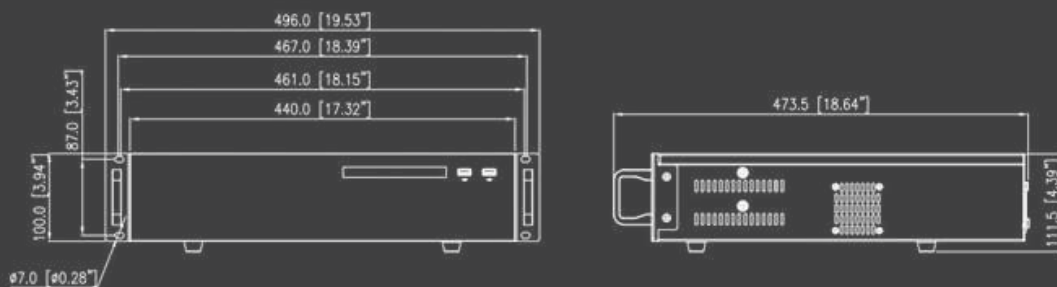

EPR-6480

64 channel NVR, 8 HDD

Technical Specification

Audio In/Out	1/1
Alarm In/Out	16/6
USB Interface	Front panel: 2 × USB 2.0, Rear panel: 1 × USB 3.0
RS-485 Interface	1
RS-232 Interface	1
Reset Button	On-board reset button
Power Supply	100 to 240VAC
Power Consumption	< 15 W (without HDD)
Operating Conditions	-10 °C to 50 °C (14 °F to 122 °F)
Storage Conditions	Less than 90% RH
Certifications	CE/FCC
Dimensions	440mm (L) × 426mm (W) × 111.5mm (H)
Net Weight	7.3kg (16.09lb) without HDD

EPR-6480

64 channel NVR, 8 HDD

Dimension

Ordering Information

EPR-6480 Entrypass 64 channel NVR, 8 HDD

www.entrypass.net

Malaysia

No. 40, Jalan TPP 1/10, Taman Industri Puchong,
Batu 12 Jalan Puchong, 47160 Puchong
Selangor Darul Ehsan, Malaysia.
Tel : +603 8068 1929
Fax : +603 8062 6937
Email : info@entrypass.net